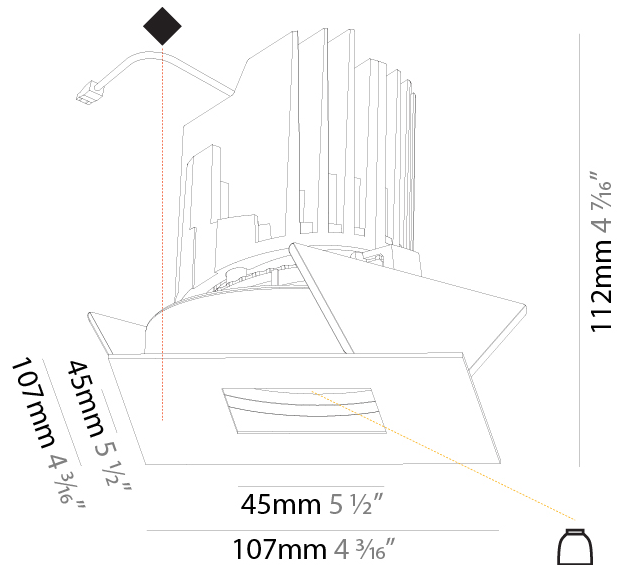

GENERAL

Series: Bioniq
 Subseries: Bioniq Square Pinhole
 Brand: Prolicht
 Division: Architectural
 Mounting Type: Recessed
 Mounting Location: Ceiling
 Subcategory: Downlight

PHYSICAL

Shape: Square
 Length (mm): 107
 Length (in): 4 3/16
 Width (mm): 107
 Width (in): 4 3/16
 Depth (mm): 112
 Depth (in): 4 7/16
 Ceiling Thickness (mm): 10 / 12.5 / 15
 Ceiling Thickness (in): 3/8 or 1/2 or 9/16
 Min. Recessing Depth (mm): 130
 Min. Recessing Depth (in): 5 1/8
 Light Distribution: Adjustable / Downlight
 Weight (kg): 0.479
 Weight (lbs): 1.06
 Fixture Finish: SSR / BKV / CWI / CRY / HAB / LAG / UFT / ITA / RUA / RUR / MIC / FTG / MYG / TWT / LOD / PUS / FRO / FUP / KIA / POP / BLS / SPG / MEY / GOH / GUM / CHC / COM / ABZ / JAG / OBR / MOS / ROR
 Fixture Material: Aluminum Die Cast
 Cut-out Measurements: 98mm / 3 7/8"

OPTICAL

Reflector: 20 / 40 / 60
 Adjustability: Rotational 355°; Tilt 30°

RATINGS AND CERTIFICATIONS

Certified By: Certified for North American Standards
 IP rating: IP20

BIONIQ SQUARE PINHOLE RECESSED

A35377-